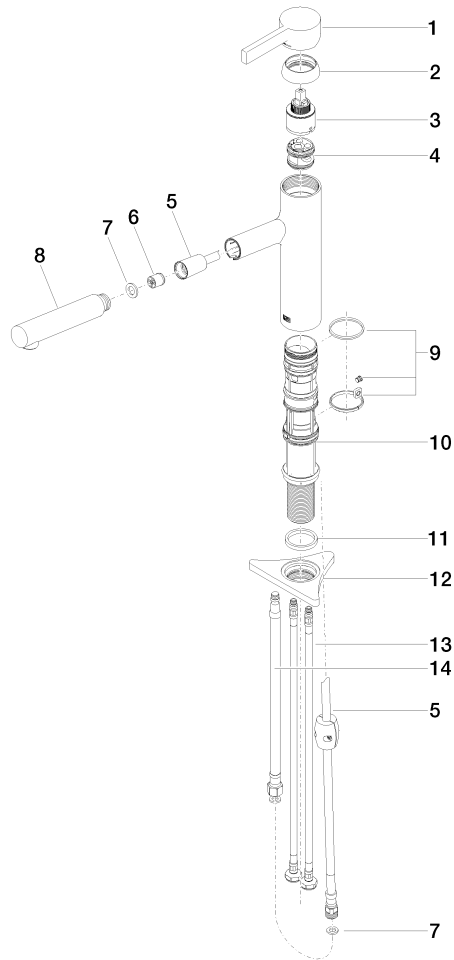

DORNBACHT LYV Single-lever mixer Pull-out - Chrome

33 845 110

- 237mm projection
- pivotable spout 120°
- air-enriched flow and spray flow
- fabric braided hose 1500 mm
- max. flow 8.8 l/min at 3 bar flow pressure

Intrinsic protection against back flow.

	Chrome	33 845 110-00
	Soft Black	33 845 110-69
	Brushed Nickel	33 845 110-70

DORNBRACHT LYV Single-lever mixer Pull-out - Chrome

33 845 110

Flow rate chart

Certificates

Belgaqua_23-012- ACS_23 ACC NY AbP_10068.
27_3. 085.

DORNBRAUCH LYV Single-lever mixer Pull-out - Chrome

33 845 110

Parts for other finishes can be found here: [Soft Black](#)

Spare parts list

No.	Item Number	Name	Quantity used	Delivery time
1	90 20 81 001 00-00	handle	1	2
2	90 28 30 010 00-00	cover	1	2
3	90 15 05 067 00 90	cartridge	1	2
4	90 18 40 227 00 90	insert	1	2
5	90 30 02 101 00 90	hose	1	2
6	90 23 01 051 00 90	flow reducer	1	2
7	90 14 05 081 00 90	seal	1	2
8	90 12 11 180 00-00	shower	1	2
9	90 14 15 062 00 90	gasket kit	1	2
10	90 30 01 211 00 90	shaft	1	2
11	90 14 05 080 00 90	seal	1	2
12	90 23 10 003 00 90	fixing set	1	2
13	04 30 04 100 00 90	hose	2	2
14	90 30 04 110 00 90	hose	1	2