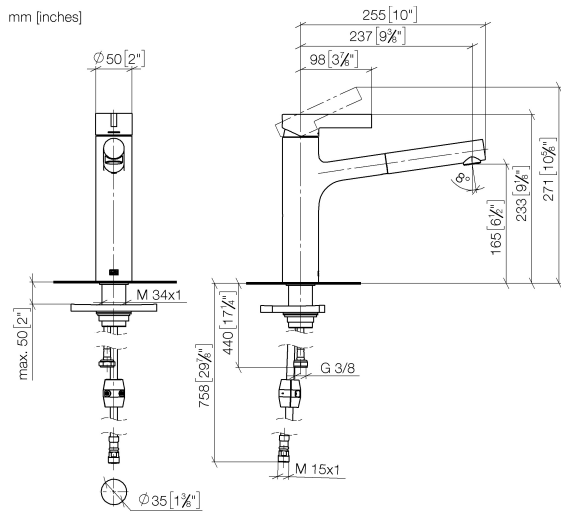

DORNBACHT LYV Single-lever mixer Pull-out - Chrome

33 845 110

- 237mm projection
- pivotable spout 120°
- air-enriched flow and spray flow
- fabric braided hose 1500 mm
- max. flow 8.8 l/min at 3 bar flow pressure

Intrinsic protection against back flow.

	Chrome	33 845 110-00
	Soft Black	33 845 110-69
	Brushed Nickel	33 845 110-70

DORNBRACHT LYV Single-lever mixer Pull-out - Chrome

33 845 110

Flow rate chart

Certificates

Belgaqua_23-012- ACS_23 ACC NY AbP_10068.
27_3. 085.

DORNBRAUCH LYV Single-lever mixer Pull-out - Chrome

33 845 110

Parts for other finishes can be found here: [Soft Black](#)

Spare parts list

No.	Item Number	Name	Quantity used	Delivery time
1	90 20 81 001 00-00	handle	1	2
2	90 28 30 010 00-00	cover	1	2
3	90 15 05 067 00 90	cartridge	1	2
4	90 18 40 227 00 90	insert	1	2
5	90 30 02 101 00 90	hose	1	2
6	90 23 01 051 00 90	flow reducer	1	2
7	90 14 05 081 00 90	seal	1	2
8	90 12 11 180 00-00	shower	1	2
9	90 14 15 062 00 90	gasket kit	1	2
10	90 30 01 211 00 90	shaft	1	2
11	90 14 05 080 00 90	seal	1	2
12	90 23 10 003 00 90	fixing set	1	2
13	04 30 04 100 00 90	hose	2	2
14	90 30 04 110 00 90	hose	1	2