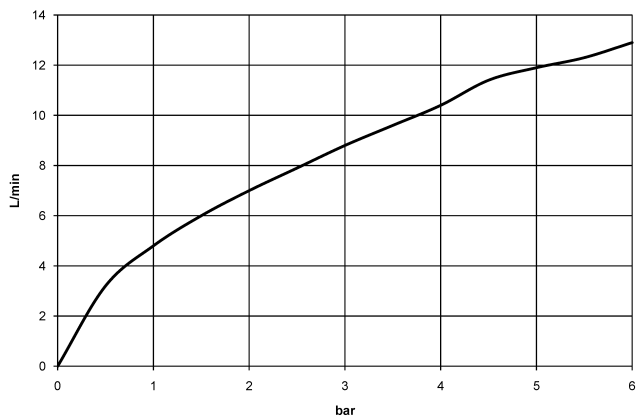

DORNBACHT LYV Single-lever mixer Pull-out - Chrome

33 845 110

- 237mm projection
- pivotable spout 120°
- air-enriched flow and spray flow
- fabric braided hose 1500 mm
- max. flow 8.8 l/min at 3 bar flow pressure

Intrinsic protection against back flow.

	Chrome	33 845 110-00
	Soft Black	33 845 110-69
	Brushed Nickel	33 845 110-70

DORNBRACHT LYV Single-lever mixer Pull-out - Chrome

33 845 110

Flow rate chart

Certificates